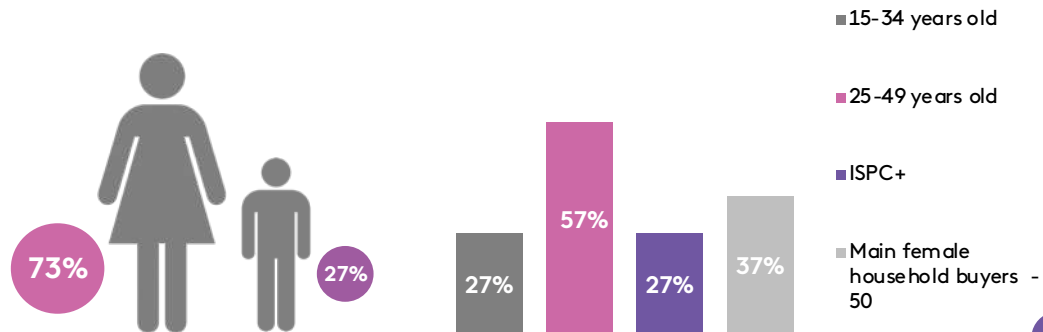

L'INCROYABLE FAMILLE KARDASHIAN

1.1M viewers each month

STRONG AFFINITY WITH MAIN FEMALE HOUSEHOLD BUYERS - 50 YEARS OLD (ind.211) AND THE 35-49 AGE GROUP (ind.158)

+30% AMONG 15-34 YEARS OLD (VS W37)

Source: Médiamat Thématic W39 / Global audience / Coverage base 4+ / Evolution vs Wave 37 / Profile per age base 4+, per category base 15+ / Affinity and gender base 15+

france•tvpublicité

E!, THE POP CULTURE CHANNEL

© E! Entertainment

TOTAL BELLAS

SEASON 6

The most glamorous wrestler twins in the United States are back for a 6th season where they will have to juggle between professional and private life. See you on E! and discover the best wrestling season ever!

© E! Entertainment

KEEPING UP WITH THE KARDASHIANS

SEASON 18

The world's most famous family returns for new adventures that are more explosive than ever. While Kendall and Kylie's relationship is on the up with some nice bonding times, tensions are growing on the Kardashian side to such an extent that Kourtney and Kim end up having a major catfight!

© E! Entertainment

CHIRURGIE A TOUT PRIX

SEASON 6

Our famous surgeons, Dr. Terry Dubrow and Dr. Paul Nassif, are back with even more surprising operations in the second part of this 6th season. True reconstructive surgery geniuses, they continue to change the lives of their patients while facing some of the most challenging surgical dilemmas!