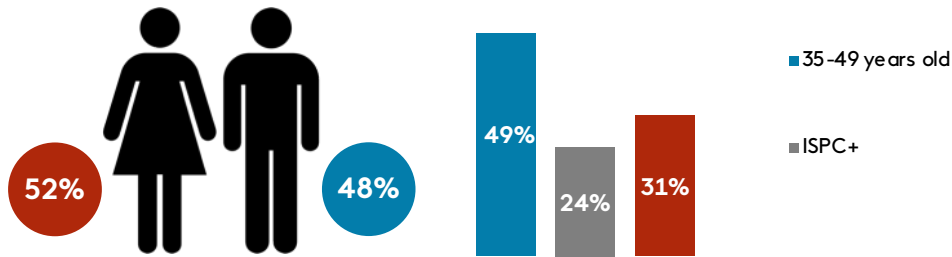

SYFY

**2M viewers
each month**

2ND PAY-TV CHANNEL
(SFR SUBSCRIBERS 15-49 years old)

+89% AMONG 25-49 YEARS OLD

+76% MAIN FEMALE HOUSEHOLD BUYERS - 50 YEARS OLD

STRONG AFFINITY WITH MAIN FEMALE HOUSEHOLD BUYERS - 50 YEARS OLD (ind.175) AND THE 35-49 AGE GROUP (ind.216)

Source: Médiamat[®]Thématic W39/ Global audience / Coverage base 4+ / Evolution vs Wave 38 / Profile per age base 4+, per category base 15+ / Affinity and gender base 15+

france•tvpublicité

SYFY, THE SCIENCE-FICTION CHANNEL

© Warner Bros. Entertainment Inc

THE 100

SEASON 7

After the return of Hope, Diyoza's granddaughter, this 7th and final season revisits the notorious anomaly that may have led to Octavia's possible death. Bellamy, Clarke and others' plans to return to space may be disrupted by Octavia's fate. Meanwhile, a new threat is rising in the woods and the 100 will need to gather strength to confront it.