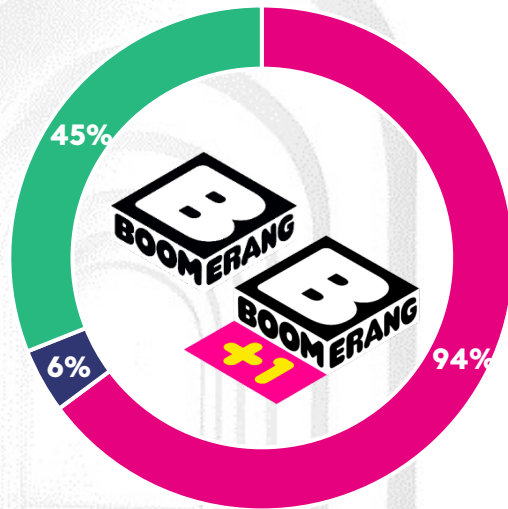

KINGDOM FORCE

www.francetvpub.fr

france.tvpublicité
Le monde change. La pub aussi.

Boomerang, the cartoon stars for the whole family.

Boomerang is where the whole family can enjoy our favorite cartoon characters, as well as new animated stars.

Its worlds

family	hits	gags
serie	entertainment	

BOOMERANG and BOOMERANG +1 ARE THE 2nd MOST POPULAR CHANNEL AMONG THE 4-10 AGE GROUP

STRONG AFFINITY with main female household buyers with children (ind.366)***

■ 4-10 age segment

Ranks 1st

in terms of average viewing time* among the 4-10 age group**

new LOONEY TUNES

FLAGSHIP PROGRAMS

TALIA ET LE ROYAUME ARC-EN-CIEL

Talia, eight, and her cat Bartleby help the inhabitants of the Rainbow realm by activating the powers of creatures from the wishing tree.