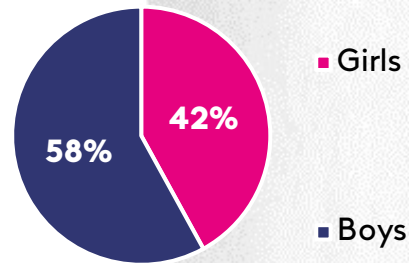

KINGDOM FORCE

www.francetvpub.fr

france.tvpublicité
Le monde change. La pub aussi.

Boomerang, the cartoon stars for the whole family.

Boomerang is where the whole family can enjoy our favorite cartoon characters, as well as new animated stars.

Its worlds

family	hits	gags
serie	entertainment	

BOOMERANG and BOOMERANG +1 ARE THE 2nd MOST POPULAR CHANNEL AMONG THE 4-10 AGE GROUP

STRONG AFFINITY with main female household buyers with children (ind.366)***

■ 4-10 age segment

Ranks 1st

in terms of average viewing time* among the 4-10 age group**

new LOONEY TUNES

FLAGSHIP PROGRAMS

TALIA ET LE ROYAUME ARC-EN-CIEL

Talia, eight, and her cat Bartleby help the inhabitants of the Rainbow realm by activating the powers of creatures from the wishing tree.